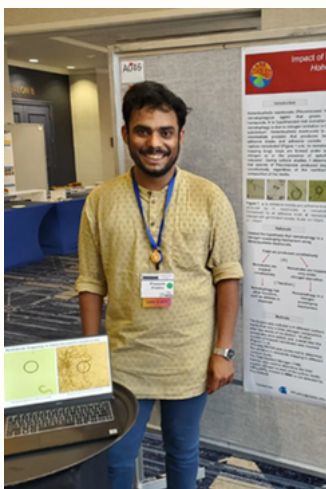

I am Prasanth Prakash Prabhu, a fourth-year Ph.D. student in the Department of Biology, Clark University. Before coming to Clark, I did my bachelor's and masters in Botany where I studied different aspects of Plant biology. My current project is focused on the "evolution of nematophagy in Pleurotaceae". For this project, I am combining a wide range of techniques including cultural studies, metabolomics, comparative genomics, and transcriptomics to get a holistic view of the evolution of nematophagy in Pleurotaceae (Oyster mushroom and allies). In addition to research, I also serve as a mentor in the 2023 SPORES program and with this opportunity, I hope to create an inclusive environment to train next generation mycologists.